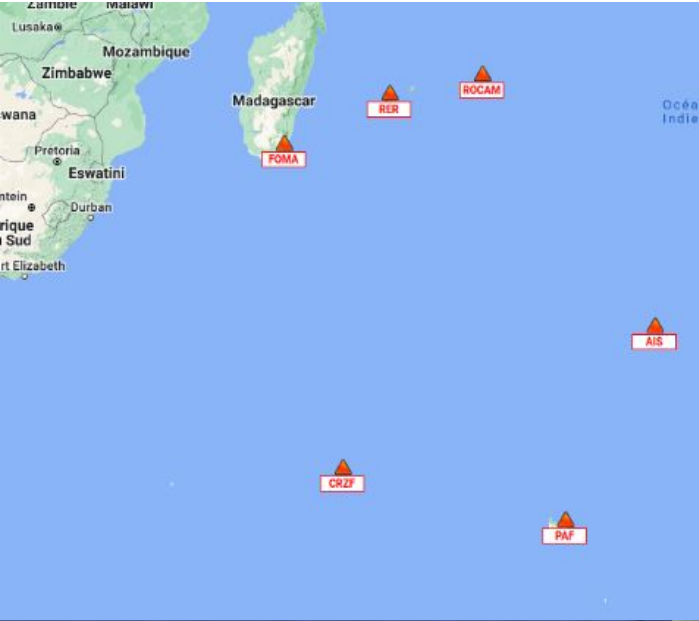

The first stations

- WUS
- TAM
- SSB

SSB

WUS

TAM

The « TAAF » challenge

- PAF / Kerguelen
- CCD / Concordia
- Marion Dufresne / The Raid

PAF

CCD

The real time challenge

- Minitel over the world
- DON
- ADSL / Vsat / 3G / 4G ...
- TAAF

The most recent stations

Geoscope Network (G)

2022-02-17

- IVI
- ROCAM
- ...

IMI

St Paul beach resort

Animals seen in the stations

- Tortues ROCAM
- Spiders (almost everywhere !)
- Lemur FOMA
- Sea lions, penguins, elephant seals
- Mosquitos
- Cows
- Donkeys
- ...

Other subjects

- Relationships with other networks
- New installations (warp, gyro, posthole)
- TAAF language
- STS-1
- International diplomacy
- Overseas trips
- Big earthquakes